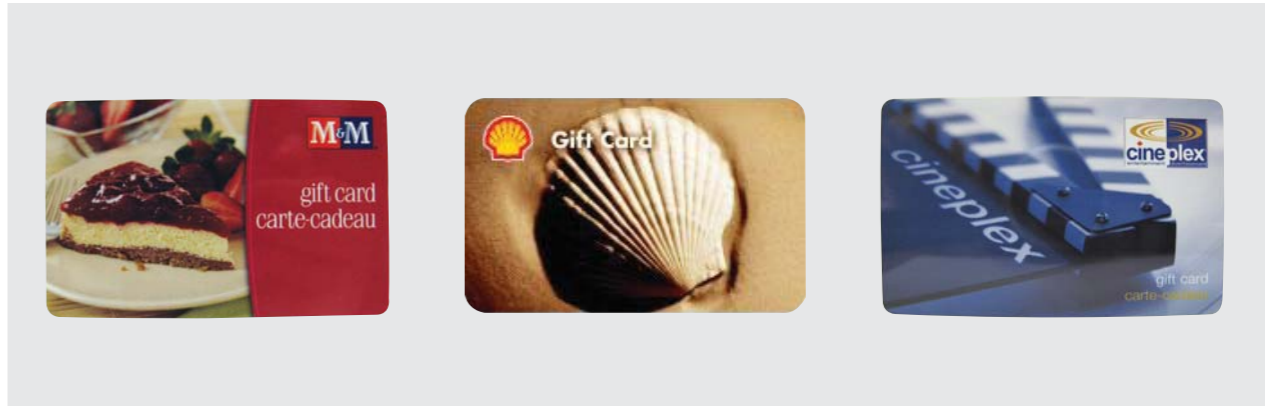

Sunglass Clip

Silver and black sunglass clip attaches to your car visor or belt and keeps eyeglasses or sunglasses safe, secure and handy. Also holds business cards, receipts, tickets, notes, spare pen, etc. BP018 \$1.60

Keychain With LED Light
BP016

Sunglass Clip
BP018

M&M Gift Card

Shop at over 440 M&M locations across Canada. Choose from hundreds of meal ideas in one aisle. BP030 \$5.00 Gift Card

Shell Gift Card

Good for everything Shell. Use for all your purchases at over 1700 Shell service stations across Canada. BP031 \$5.00 Gift Card

Cineplex Entertainment Gift Card

Spend a night out and enjoy a great movie at any of the over 130 Cineplex Odeon locations across Canada. BP032 \$10.00 Gift Card

M&M Gift Card
BP030

Shell Gift Card
BP031